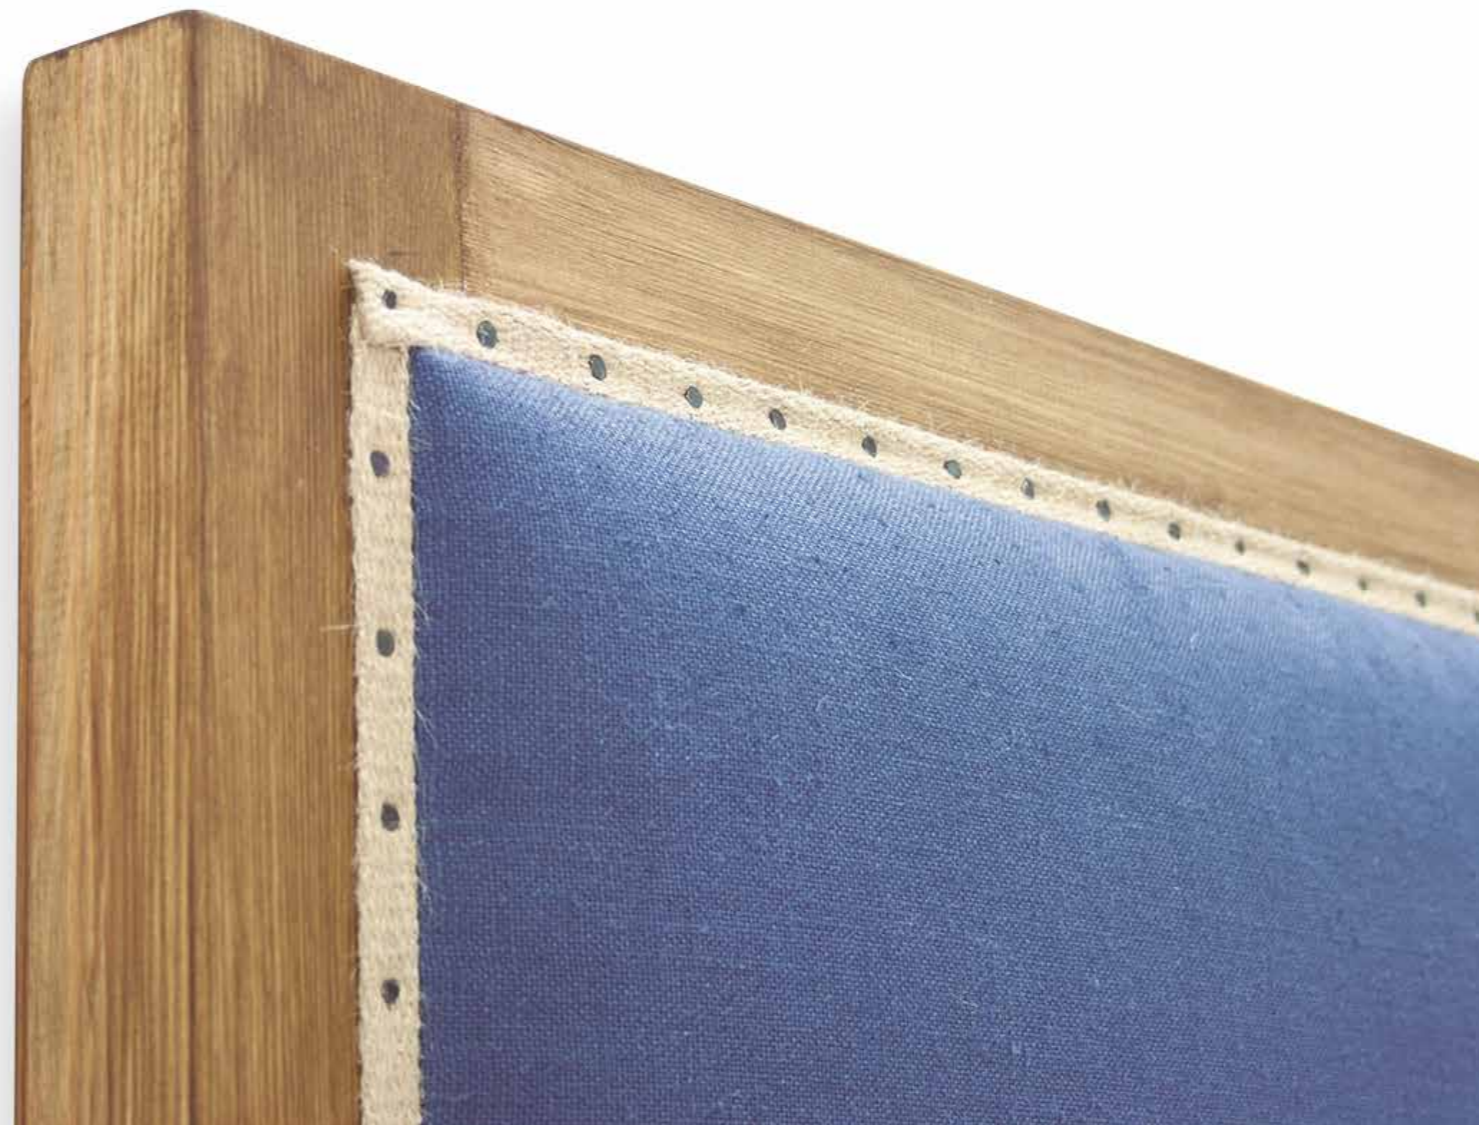

LIENZO HEADBOARD ORIGINS ESSENCE

-  220 cm | 86,6"
-  10 cm | 3,9"
-  140 / 187 cm | 55,1" / 73,6"

-  Fabrics
-  Leathers
-  Customer's own material

-  Jute option
-  Wood finishes (Patina*)
-  Jute ribbon
-  Fabric ribbon*
-  Double piping*